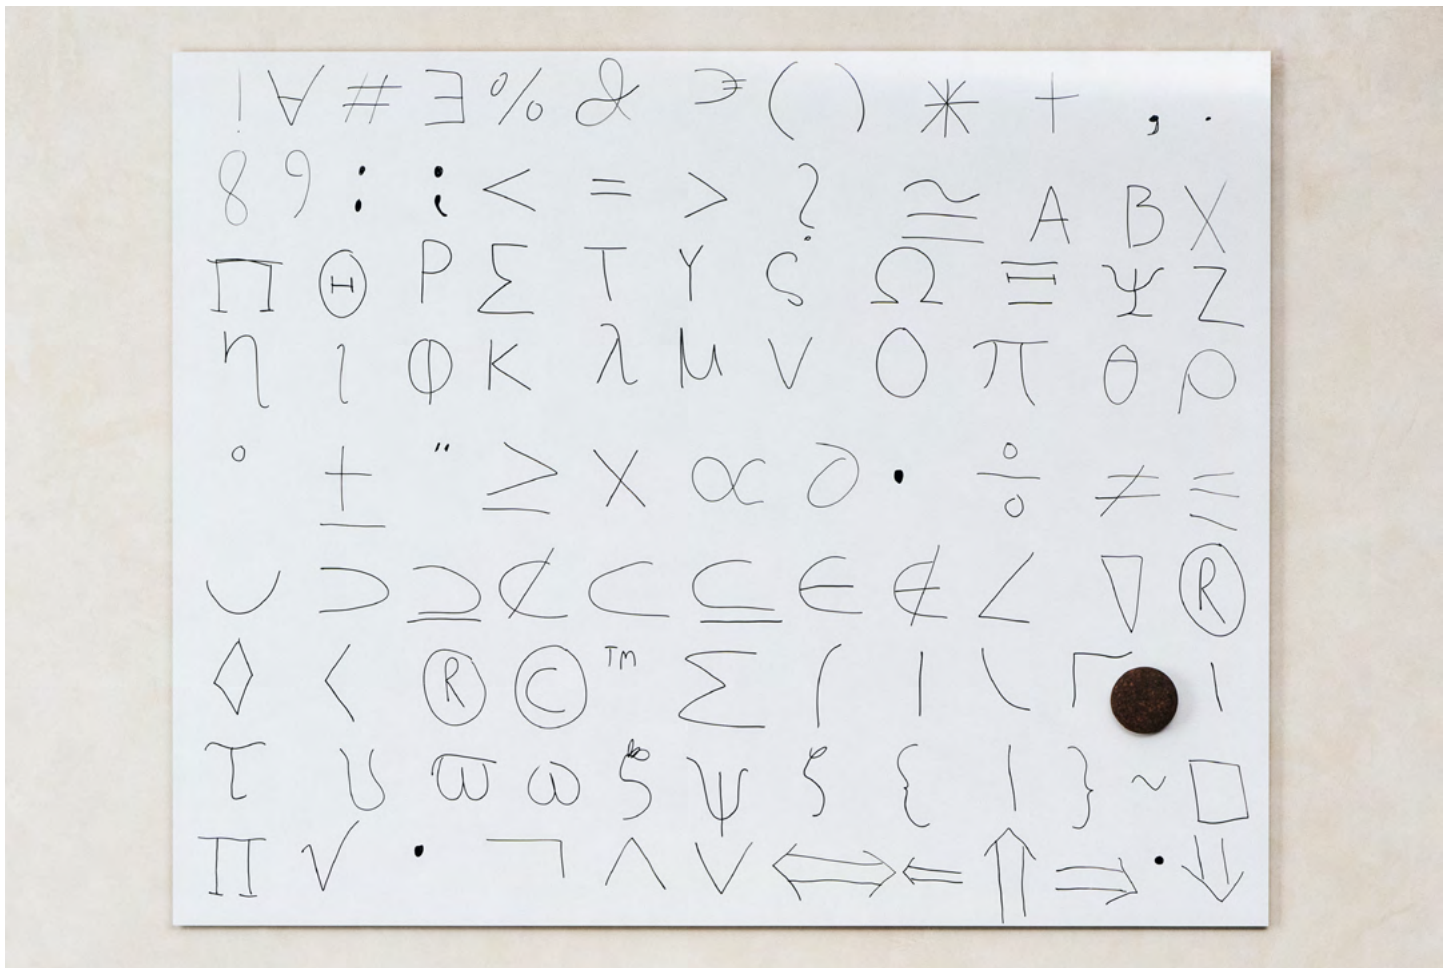

LINTEX / AIR Whiteboard

OUR WHITEBOARDS

Our ceramic steel whiteboards are of the highest quality and include a 30-year warranty on the writing surface. The steel sheet core is made of 50% recycled material and the boards are up to 99% recyclable. All boards are individually packaged and include fittings for wall mounting.

When ordering chalkboards or whiteboards in other colours than white, please add one of the following prefixes in front of the article number:

BE = beige (whiteboard)
G = green (chalkboard)
GG = graphite grey (chalkboard)
B = blue (chalkboard)
GR = light grey (whiteboard)
S = black (chalkboard)

For matte or semi-matte surface, please add one of the following prefixes to the article number:

S = Semi-matte
M = Matte

Since writing is difficult to erase on a matte surface, we don't recommend matte surface as a writing board.

AIR

A white magnetic ceramic steel whiteboard, AIR features bevelled edges that are coordinated with the surface, offering an innovative alternative to traditional frames and creating the illusion that the board is floating on the wall. It can be complemented with AIR TEXTILE noticeboards for a cohesive look.