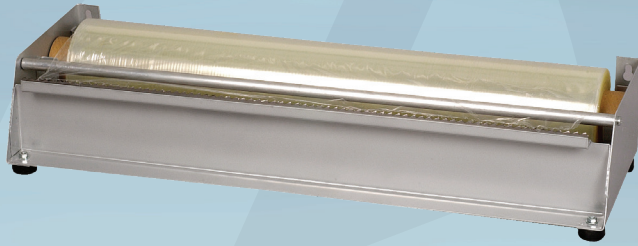

Item number 2625

Cater.Line

**Dispenser, ABENA Cater-Line,
45x16x8cm, silver, steel, sawblade, for
2624/3046/3060/3066/3074/3090/10
063/10088/15617**

- ✓ Can be wall mounted
- ✓ Can be used for both food film and aluminum foil

Product Description

Our ABENA Cater-Line dispenser has been specially designed for industrial kitchens, where practical and efficient solutions facilitate a sound working environment and smooth workflows. The dispenser is equipped with a smart, practical saw blade, which makes it quick and easy to cut plastic wrap or aluminum foil into the desired lengths. The saw blade ensures precision cutting without tearing of the wrap or foil. Fast, practical and simple.

Specifications

Base name	Dispenser
Brand	ABENA
Sub-brand	Cater-Line
Color	Silver
Features	Sawblade, for 2624/3046/3060/3066/3074/3090/10063/10088/15617
Material	Steel
Length/depth	45 cm
Width	16 cm
Height	8 cm
Weight, net	885 g
Weight, gross	1072 g
Safety Instructions and Warnings	A dangerous toy for children. Do not use in a conventional oven or microwave.
Storage Instructions	Store clean and dry.
Product Disposal Instructions	Can be disposed of with normal household waste sorted according to local regulations.
Packaging Disposal Instructions	To be recycled or incinerated.