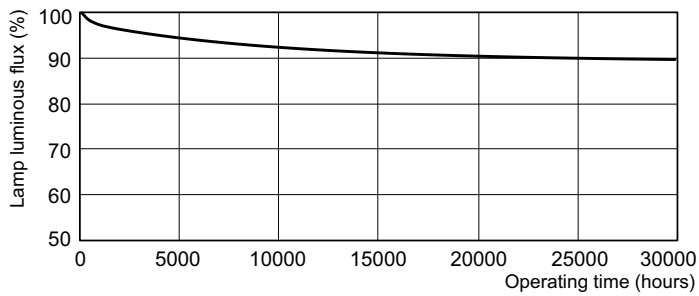

Fotometriske data

Spectral Power Distribution Colour – MASTER PL-R Eco 17W/830/4P 1CT/5X10BOX

MASTER PL-R Eco 4 Pin

Levetid

Life Expectancy Diagram - MASTER PL-R Eco 17W/830/4P 1CT/5X10BOX

Life Expectancy Diagram - MASTER PL-R Eco 17W/830/4P 1CT/5X10BOX