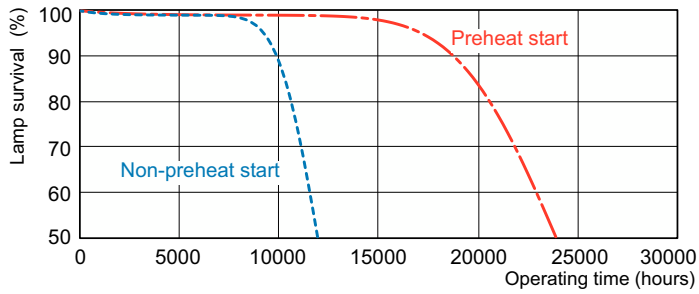

MASTER PL-R Eco 4 Pin

Levetid

Life Expectancy Diagram - MASTER PL-R Eco 17W/830/4P 1CT/5X10BOX